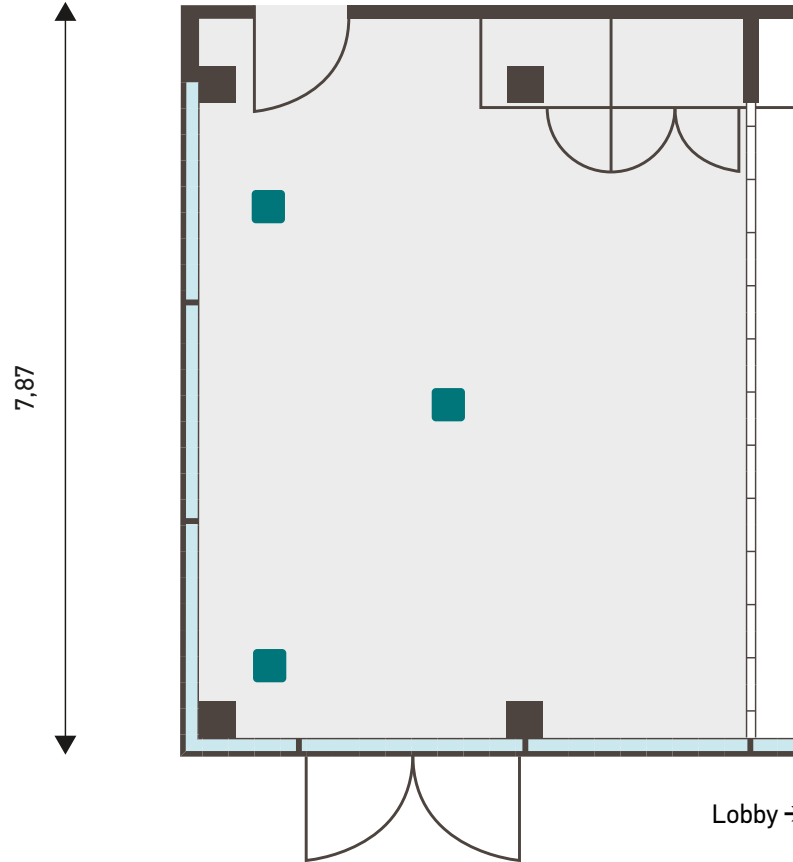

6,02

-  Floor tank
-  Mobile partition
-  Windows